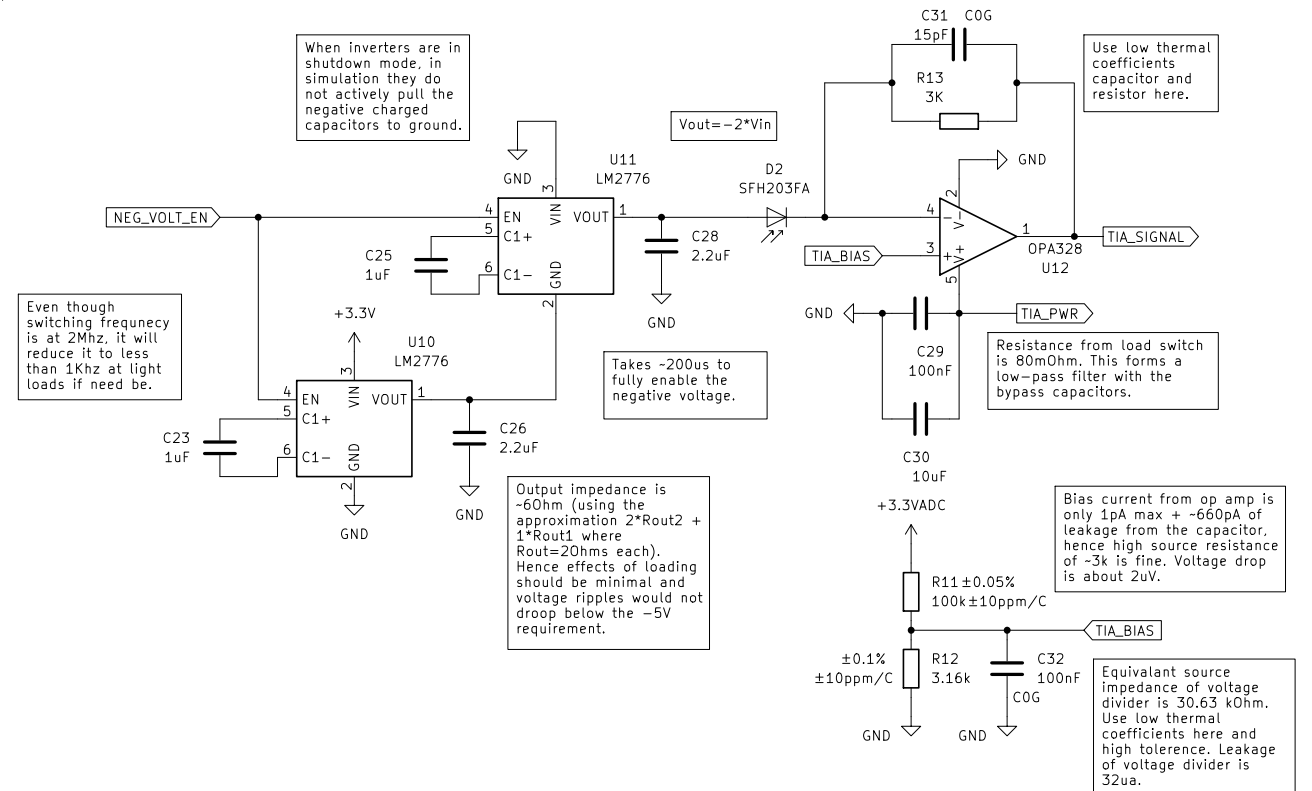

MCU + Peripherals

TIA

Power

IR Driver