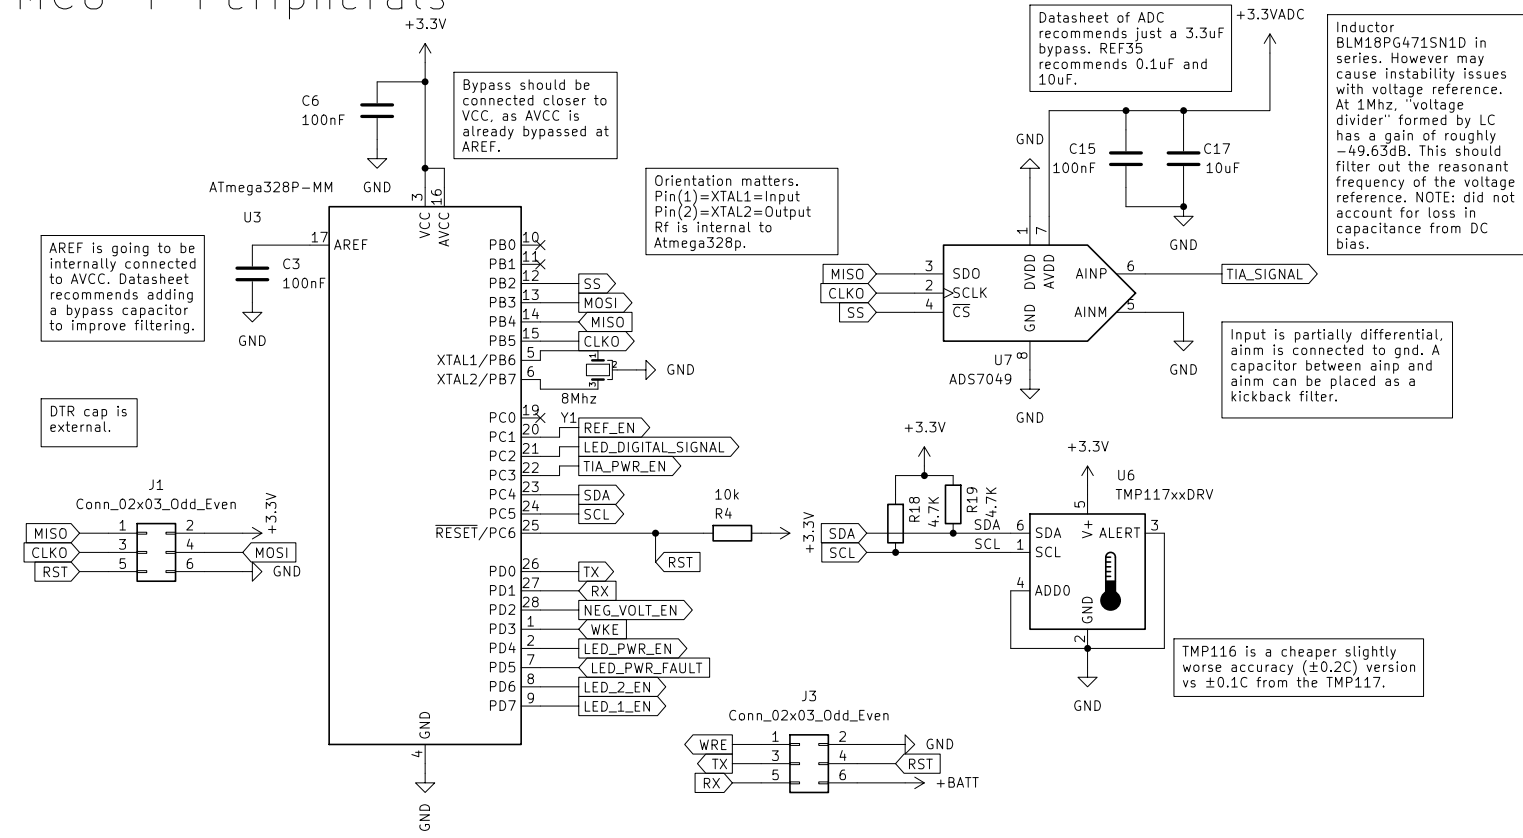

MCU + Peripherals

TIA

Power

IR Driver