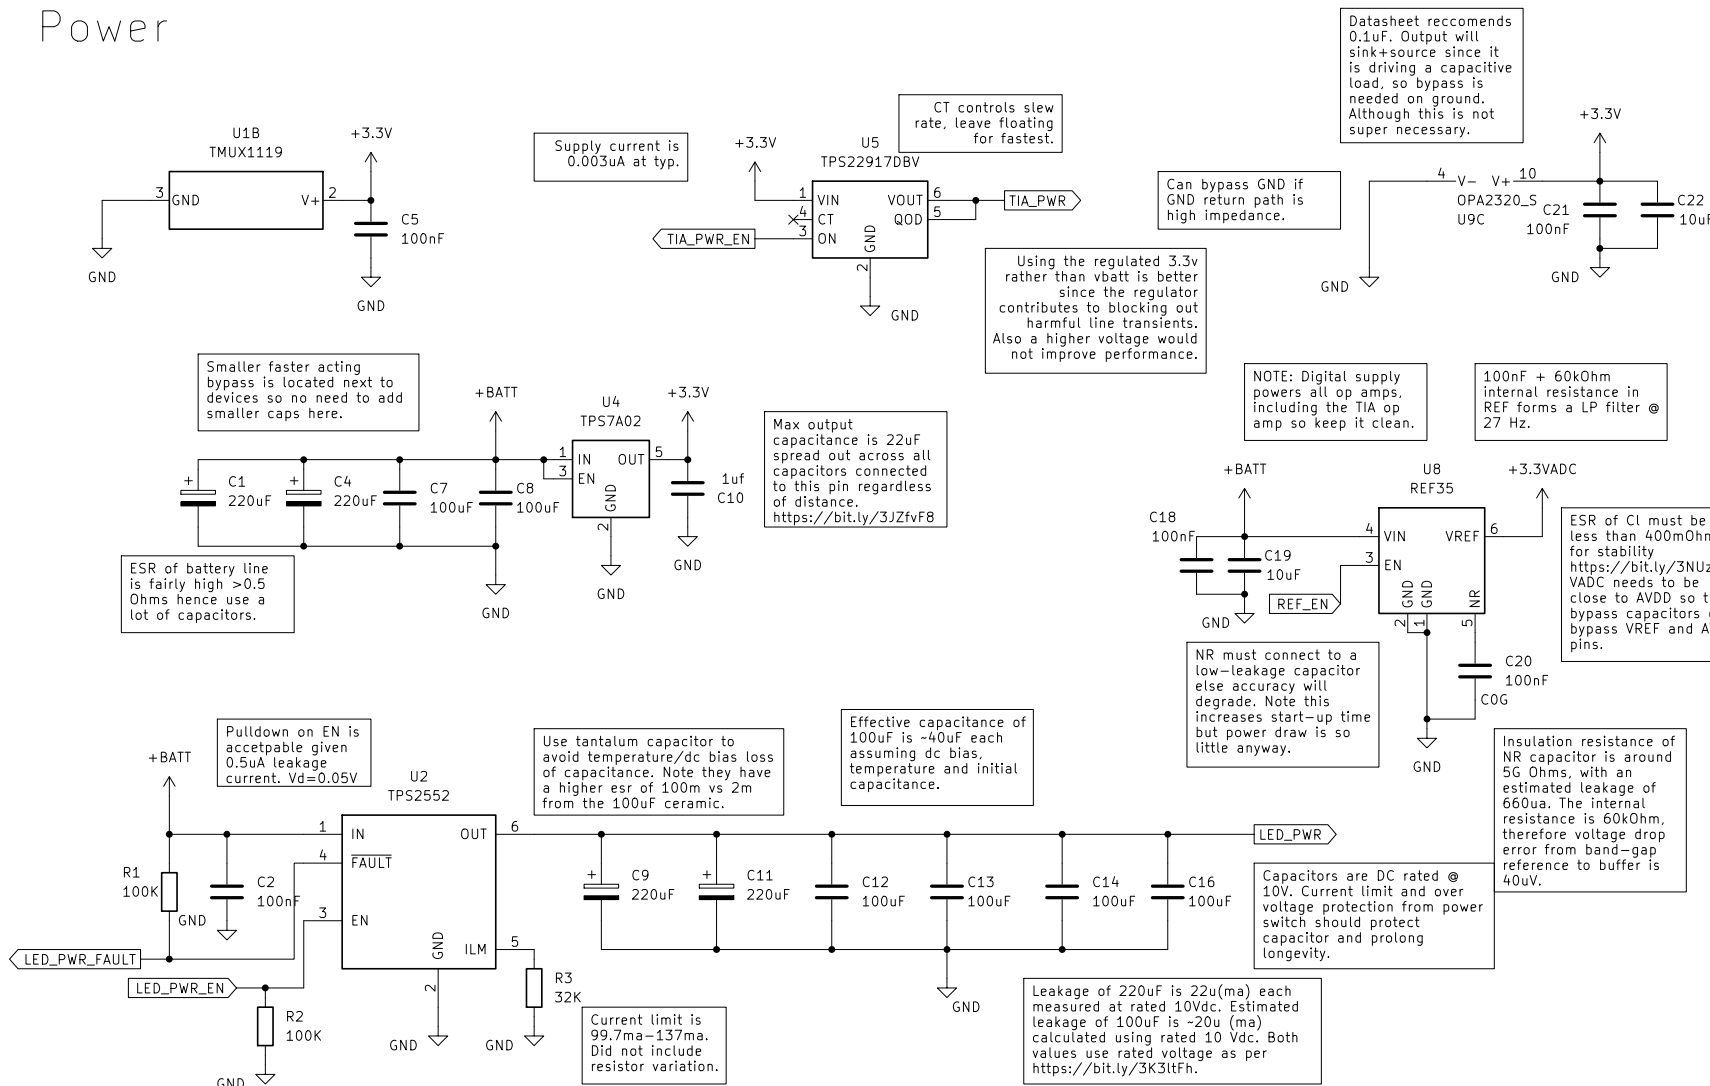

MCU + Peripherals

TIA

Power

IR Driver