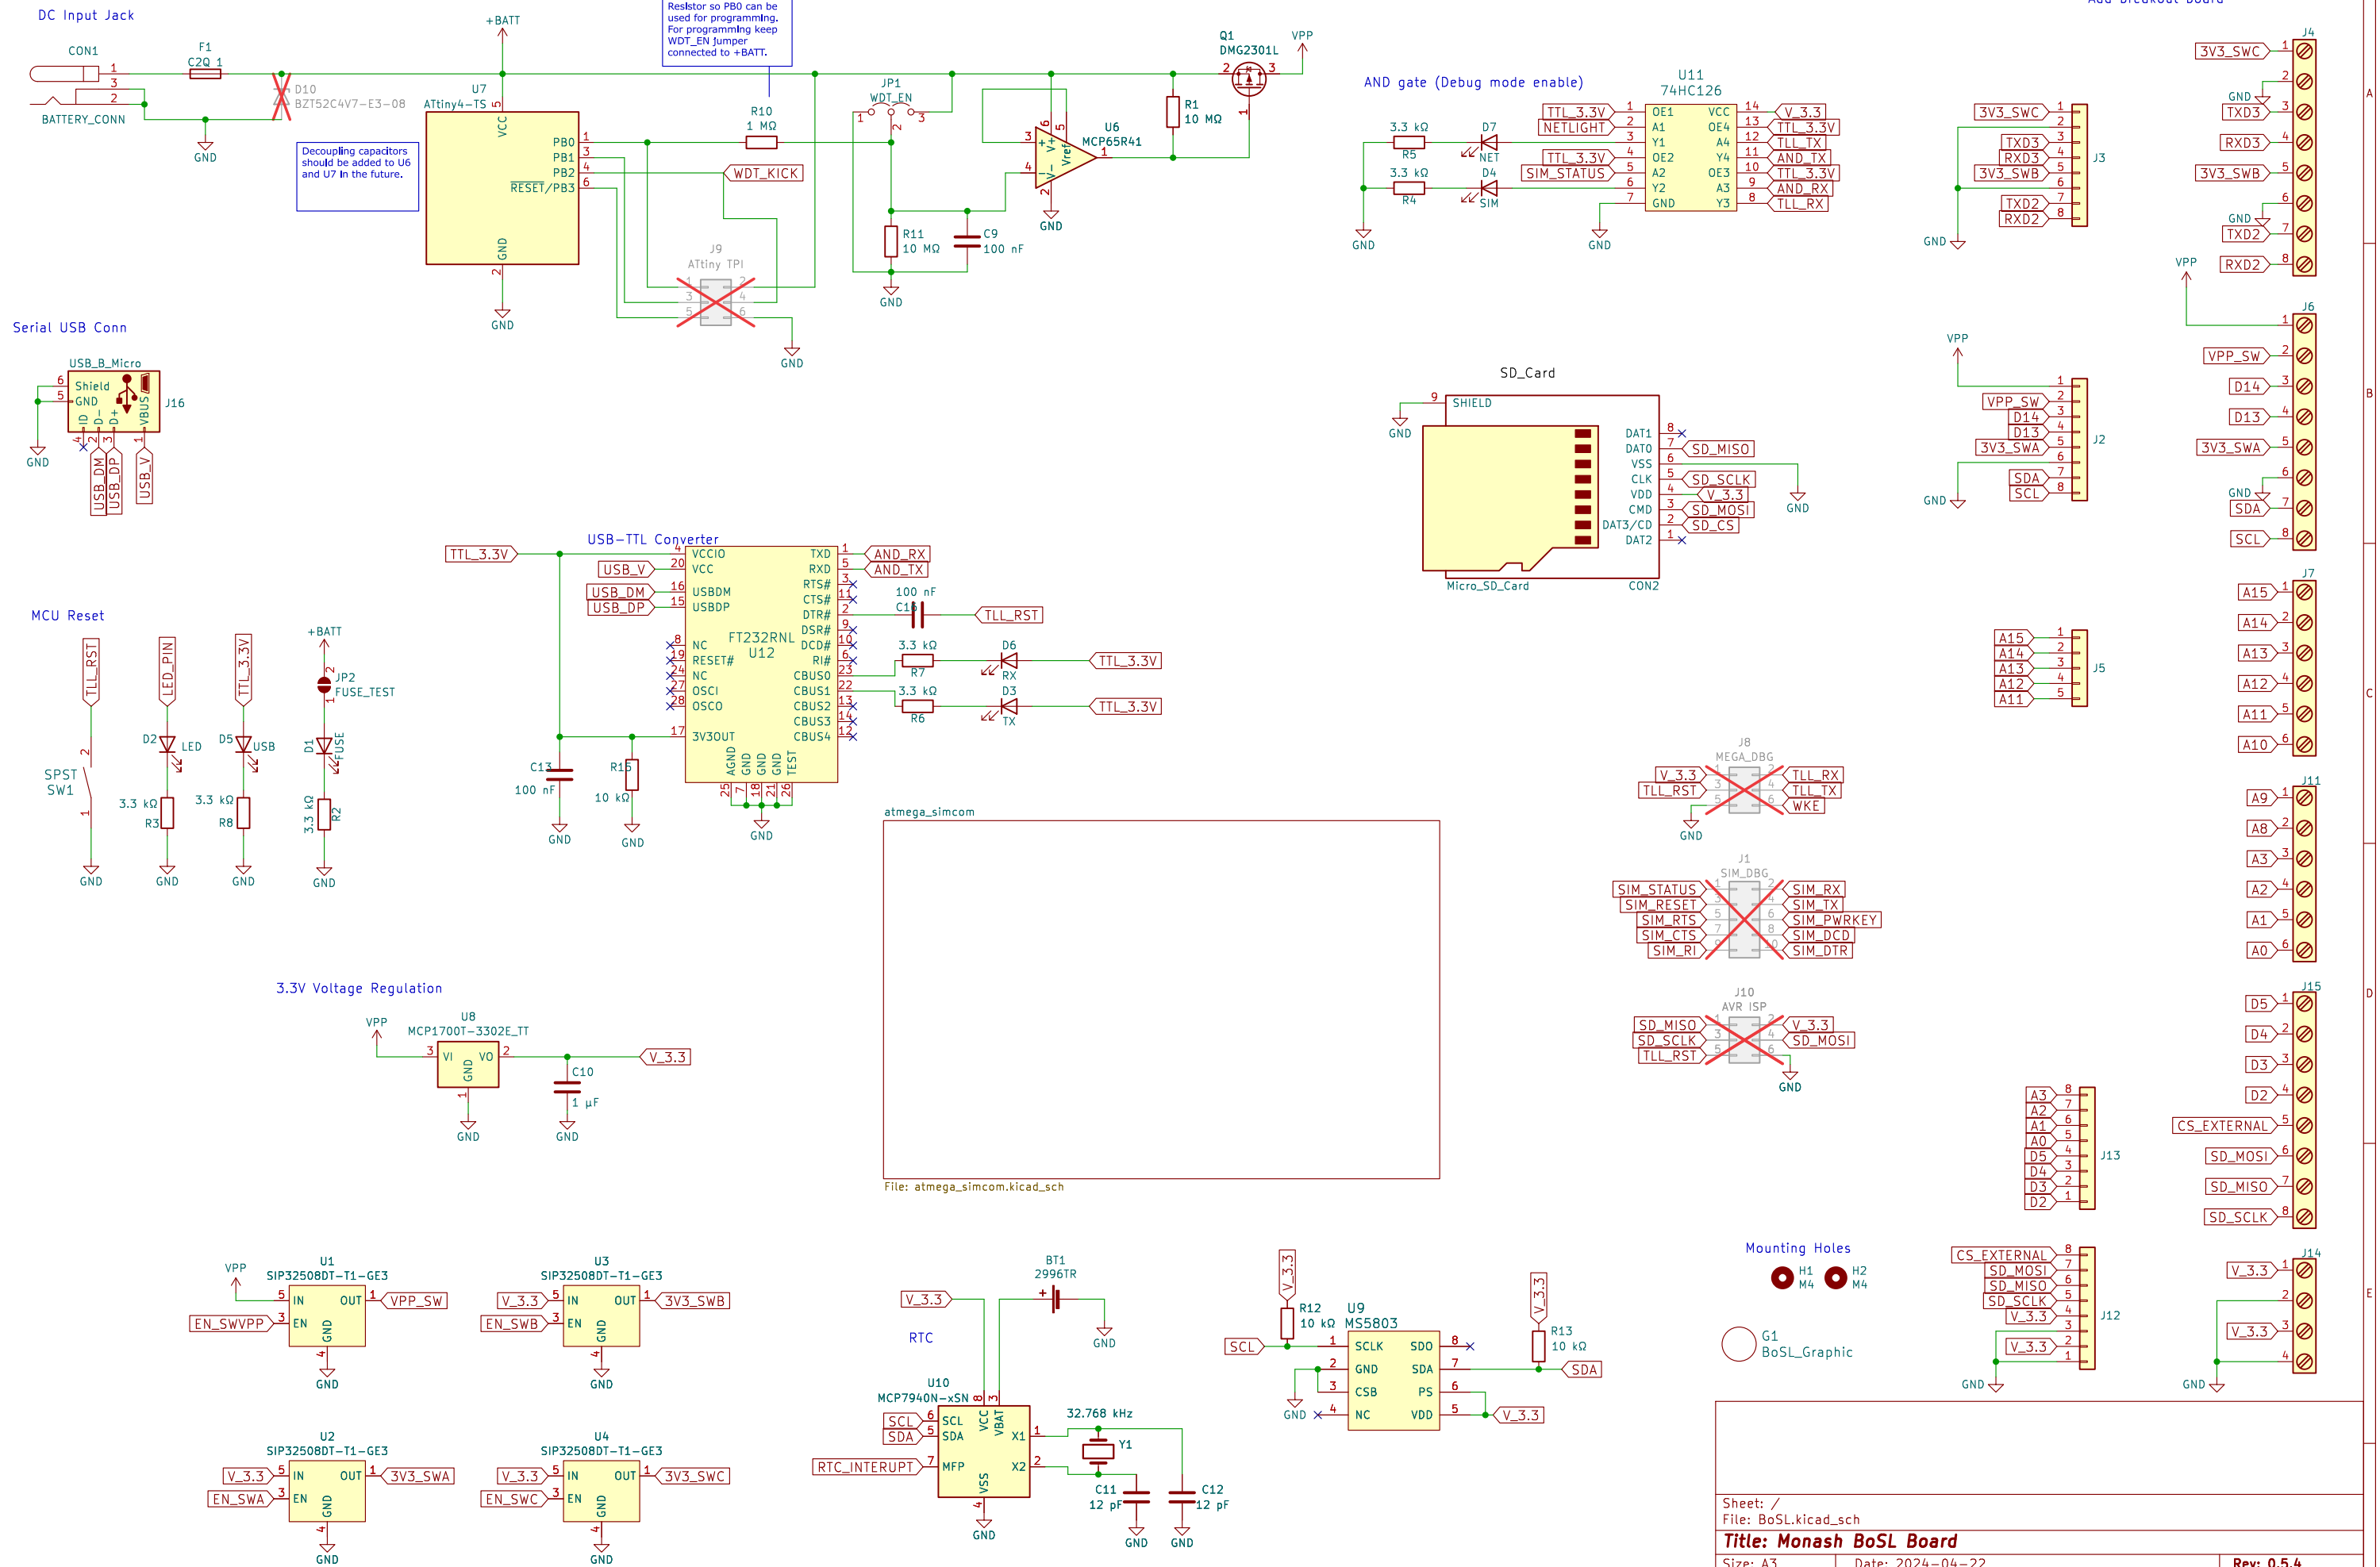

reserved pins are preferred to be used for future internal hardware uses rather than to be broken out

D46_RESERVED