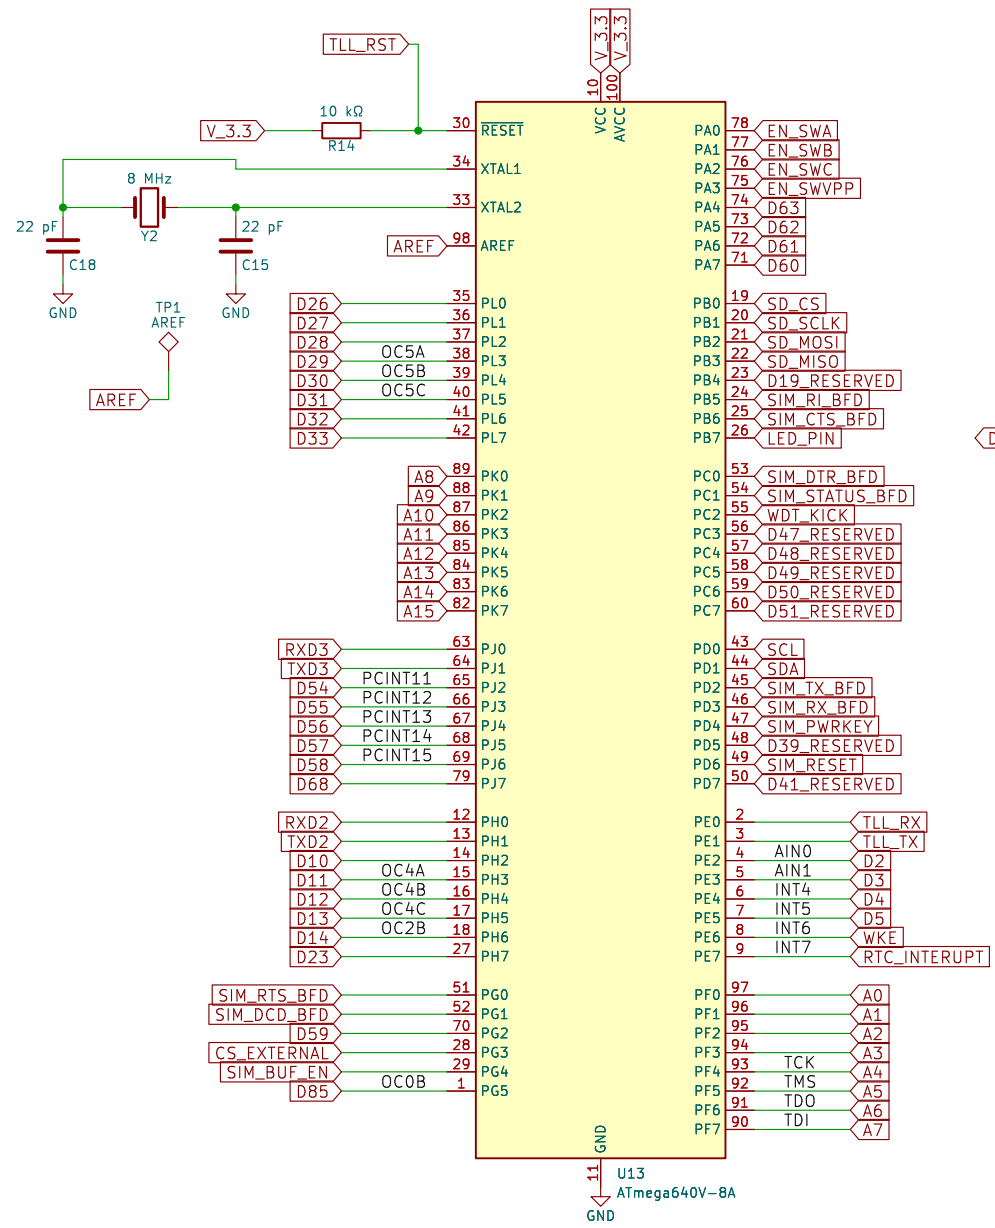

reserved pins are preferred to be used for future internal hardware uses rather than to be broken out

D46_RESERVED